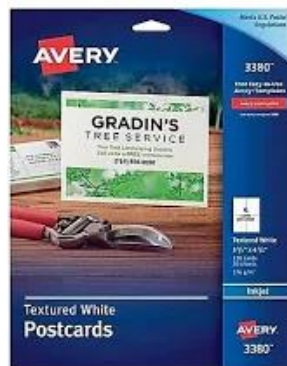

Avery matte white postcards, 5.5"x4.25"